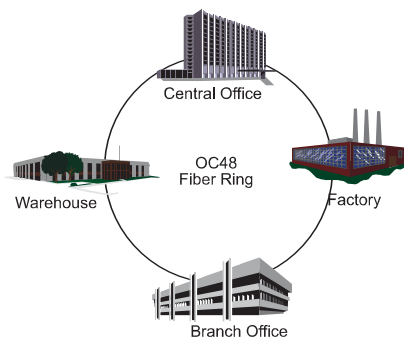

► Use Media Converters for Internal LAN Deployments

- Connect to a fiber backbone running up the vertical risers in a multi story office building
- Connect to legacy copper switches and connect to copper interfaces at the desktop

► Use Media Converters in Campus Deployments

- Connect multiple buildings on your campus using media converters to convert copper interfaces to fiber; maximizing efficiencies and saving money
- Use T1/E1 media converters to connect PBXs over fiber between departments

► Use Media Converters in Metro Area Networks

- Connect offices located throughout the metro. Companies can eliminate or reduce the number of leased lines required to connect offices using long haul media converters. The biggest advantage to this configuration is that the companies have created a network capable of 10 or 100 or 1000 Mbps speeds, significantly faster than dial up or T1 connections.