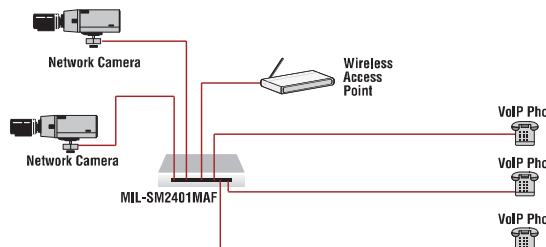

► Use MILAN POE Switches to connect and power WAPs & VOIP

Enterprise level networks are the privately owned networks within a business or organization. Media converters are a cost-effective solution to integrate different media and equipment in today's less than homogeneous network environments. Media conversion technology offers network administrators new choices for deploying fiber optics into their networks cost effectively.

Applications for media conversion solutions:

- **Ease migration and flexibility**
  Simple to install and transparent to the network, media converters allow for network growth when and where you need it.
- **Maximize rack space or real estate**
  using high-density conversion solutions from Transition Networks.
- **Monitor and configure remote devices**
  with the SNMP management provided with Transition's managed conversion solutions.
- **Maximize distance and savings** using media converters to convert to fiber signaling.
- **Future proof your network** using media converters to support high speed protocols.
- **Avoid EMI and security issues** using fiber optic technology.
- **Keep up with technology without forklift upgrades** using low cost media conversion solutions.

Recommended Product Families

- Point System™ Chassis
- Ethernet, Fast Ethernet and Gigabit media converters
- Long Haul Media Conversion Products