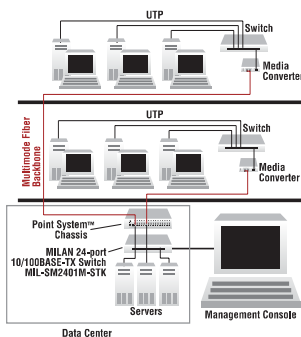

► Use Media Converters for Internal LAN Deployments

- Connect to a fiber backbone running up the vertical risers in a multi story office building
- Connect to legacy copper switches and connect to copper interfaces at the desktop

► Use Media Converters in Campus Deployments

- Connect multiple buildings on your campus using media converters to convert copper interfaces to fiber; maximizing efficiencies and saving money
- Use T1/E1 media converters to connect PBXs over fiber between departments

► Use Media Converters in Metro Area Networks

- Connect offices located throughout the metro. Companies can eliminate or reduce the number of leased lines required to connect offices using long haul media converters. The biggest advantage to this configuration is that the companies have created a network capable of 10 or 100 or 1000 Mbps speeds, significantly faster than dial up or T1 connections.

► Use MILAN POE Switches to connect and power WAPs & VOIP

Enterprise level networks are the privately owned networks within a business or organization. Media converters are a cost-effective solution to integrate different media and equipment in today's less than homogeneous network environments. Media conversion technology offers network administrators new choices for deploying fiber optics into their networks cost effectively.