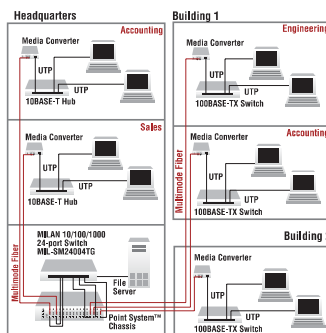

► Use Media Converters for Internal LAN Deployments

- Connect to a fiber backbone running up the vertical risers in a multi story office building
- Connect to legacy copper switches and connect to copper interfaces at the desktop

► Use Media Converters in Campus Deployments

- Connect multiple buildings on your campus using media converters to convert copper interfaces to fiber; maximizing efficiencies and saving money
- Use T1/E1 media converters to connect PBXs over fiber between departments

► Use Media Converters in Metro Area Networks

- Connect offices located throughout the metro. Companies can eliminate or reduce the number of leased lines required to connect offices using long haul media converters. The biggest advantage to this configuration is that the companies have created a network capable of 10 or 100 or 1000 Mbps speeds, significantly faster than dial up or T1 connections.